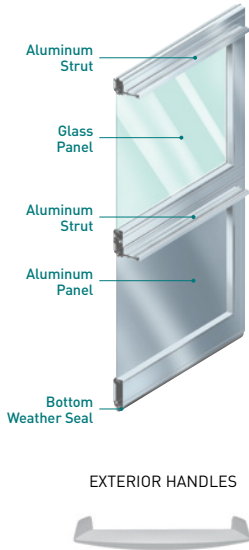

Construction

An Amarr Vista full view door offers strength and beauty to match the stylish design of your home.

- 2" thick extruded commercial-grade aluminum frame provides durability, low maintenance and corrosion resistance
- Tongue and groove section joints and bottom weather seal provide additional protection against the elements
- ClearView Aluminum Strut System does not restrict viewing area and adds strength and durability to doors; available up to 24' wide doors
- Wind load options available to meet local building codes
- Attractive, modern exterior handles (2) included
- Available in 21" and 24" section heights; and 18" for odd height doors
- Available in 1" width increments

Specifications

**AMARR VISTA
VI1000**

FRAME CONSTRUCTION	2" thick aluminum
SECTION HEIGHTS	21" and 24"; 18" for odd height doors
GLASS OPTIONS	
Transparent	Clear, Obscure, ThermaPro Low-E
Opaque	Frost, Snow, Whiteout
Tint	Gray, Bronze, Green
FRAME COLORS	Clear Anodized, Anodized Dark Bronze, Anodized Black, White Powder Coat, Super Black Powder Coat, Dark Bronze Powder Coat, Bronze Texture Powder Coat
ALUMINUM PANEL COLORS	Clear Anodized, Anodized Dark Bronze, Anodized Black, White Powder Coat
LOUVERED PANEL COLORS	Clear Anodized, Anodized Dark Bronze, Anodized Black, White Powder Coat
PERFORATED PANEL COLORS	Mill finish only. Custom powder coat available Summer 2015.
WIND LOAD¹ AVAILABLE	•
FINISH WARRANTY²	5 Years
WORKMANSHIP/HARDWARE WARRANTY²	5 Years