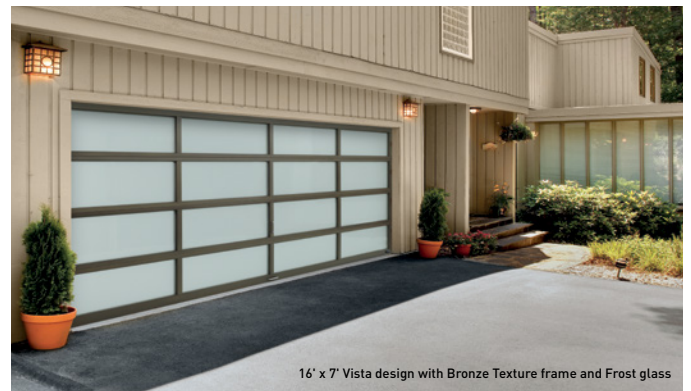

Amarr® Vista

Contemporary Aluminum Full View Garage Doors

20' x 10' Vista design with Clear Anodized frame and Obscure glass

It's the perfect reflection of your style. The modern industrial look goes residential with the introduction of the Amarr Vista Collection. From the outside, these sleek doors perfectly mirror the clean lines and glass expanses of your home's contemporary design. Inside, they transform your garage into a bright and inviting room.

16' x 7' Vista design with Bronze Texture frame and Frost glass

PANEL CONFIGURATION

8' & 9' WIDE - 2 Panels

10' WIDE - 3 Panels

16' WIDE - 4 Panels

18' WIDE - 5 Panels

Construction

An Amarr Vista full view door offers strength and beauty to match the stylish design of your home.